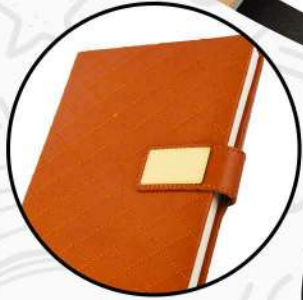

29 * 23 * 4 cm

0.8 Kg

BLUE SAFFIRE

SR NO. 28

Gift Set

- Pen
- Card holder
- Keychain
- Diary
- Box

29 * 23 * 4 cm

0.8 Kg